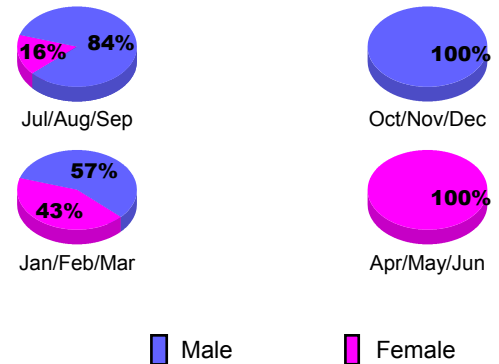

**Club Results 2012-2013**  
Goal, New, Dropped, Gain/Loss

**YTD Status Quo Clubs 2012-2013**

Status Quo Clubs Compared to Status Quo Members

**Club Gain/Loss 2012-2013**

**MEMBERSHIP**

Month	Net Memb Goal	Actual New Memb	Actual Dropped Memb	Gain/Loss of Memb
<b>2012-2013</b>				
Jul/Aug/Sep		27	42	-15
Oct/Nov/Dec		25	36	-11
Jan/Feb/Mar		33	28	5
Apr/May/Jun		35	39	-4
<b>Totals</b>		<b>120</b>	<b>145</b>	<b>-25</b>

**Membership Results 2012-2013**  
Goal, New, Dropped, Gain/Loss

**Gender Comparison 2012-2013**

**Membership Gain/Loss 2012-2013**