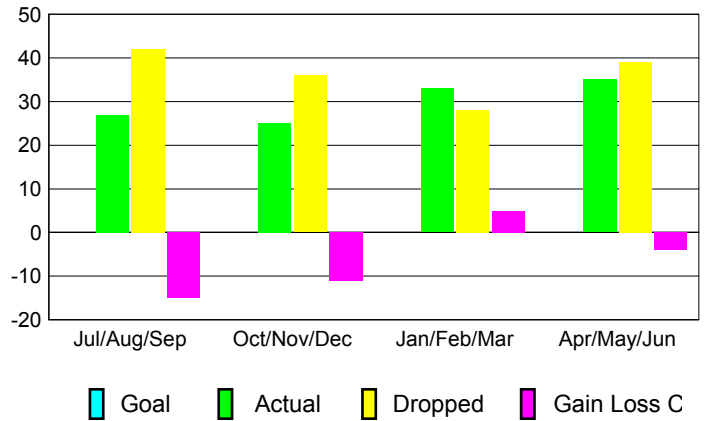

GMT: **Dominique Labussièrè**

Location: **BELGIUM**

GMT CA: **4**

**CLUBS**

Month	New Club Goal	Actual New Clubs	Actual Dropped Clubs	Gain/Loss of Clubs
<b>2012-2013</b>				
Jul/Aug/Sep		0	0	0
Oct/Nov/Dec		0	0	0
Jan/Feb/Mar		0	0	0
Apr/May/Jun		0	0	0
<b>Totals</b>		<b>0</b>	<b>0</b>	<b>0</b>

**Club Results 2012-2013**  
Goal, New, Dropped, Gain/Loss

**YTD Status Quo Clubs 2012-2013**

Status Quo Clubs Compared to Status Quo Members

**Club Gain/Loss 2012-2013**

**MEMBERSHIP**

Month	Net Memb Goal	Actual New Memb	Actual Dropped Memb	Gain/Loss of Memb
<b>2012-2013</b>				
Jul/Aug/Sep		27	42	-15
Oct/Nov/Dec		25	36	-11
Jan/Feb/Mar		33	28	5
Apr/May/Jun		35	39	-4
<b>Totals</b>		<b>120</b>	<b>145</b>	<b>-25</b>

**Membership Results 2012-2013**  
Goal, New, Dropped, Gain/Loss

**Gender Comparison 2012-2013**

**Membership Gain/Loss 2012-2013**